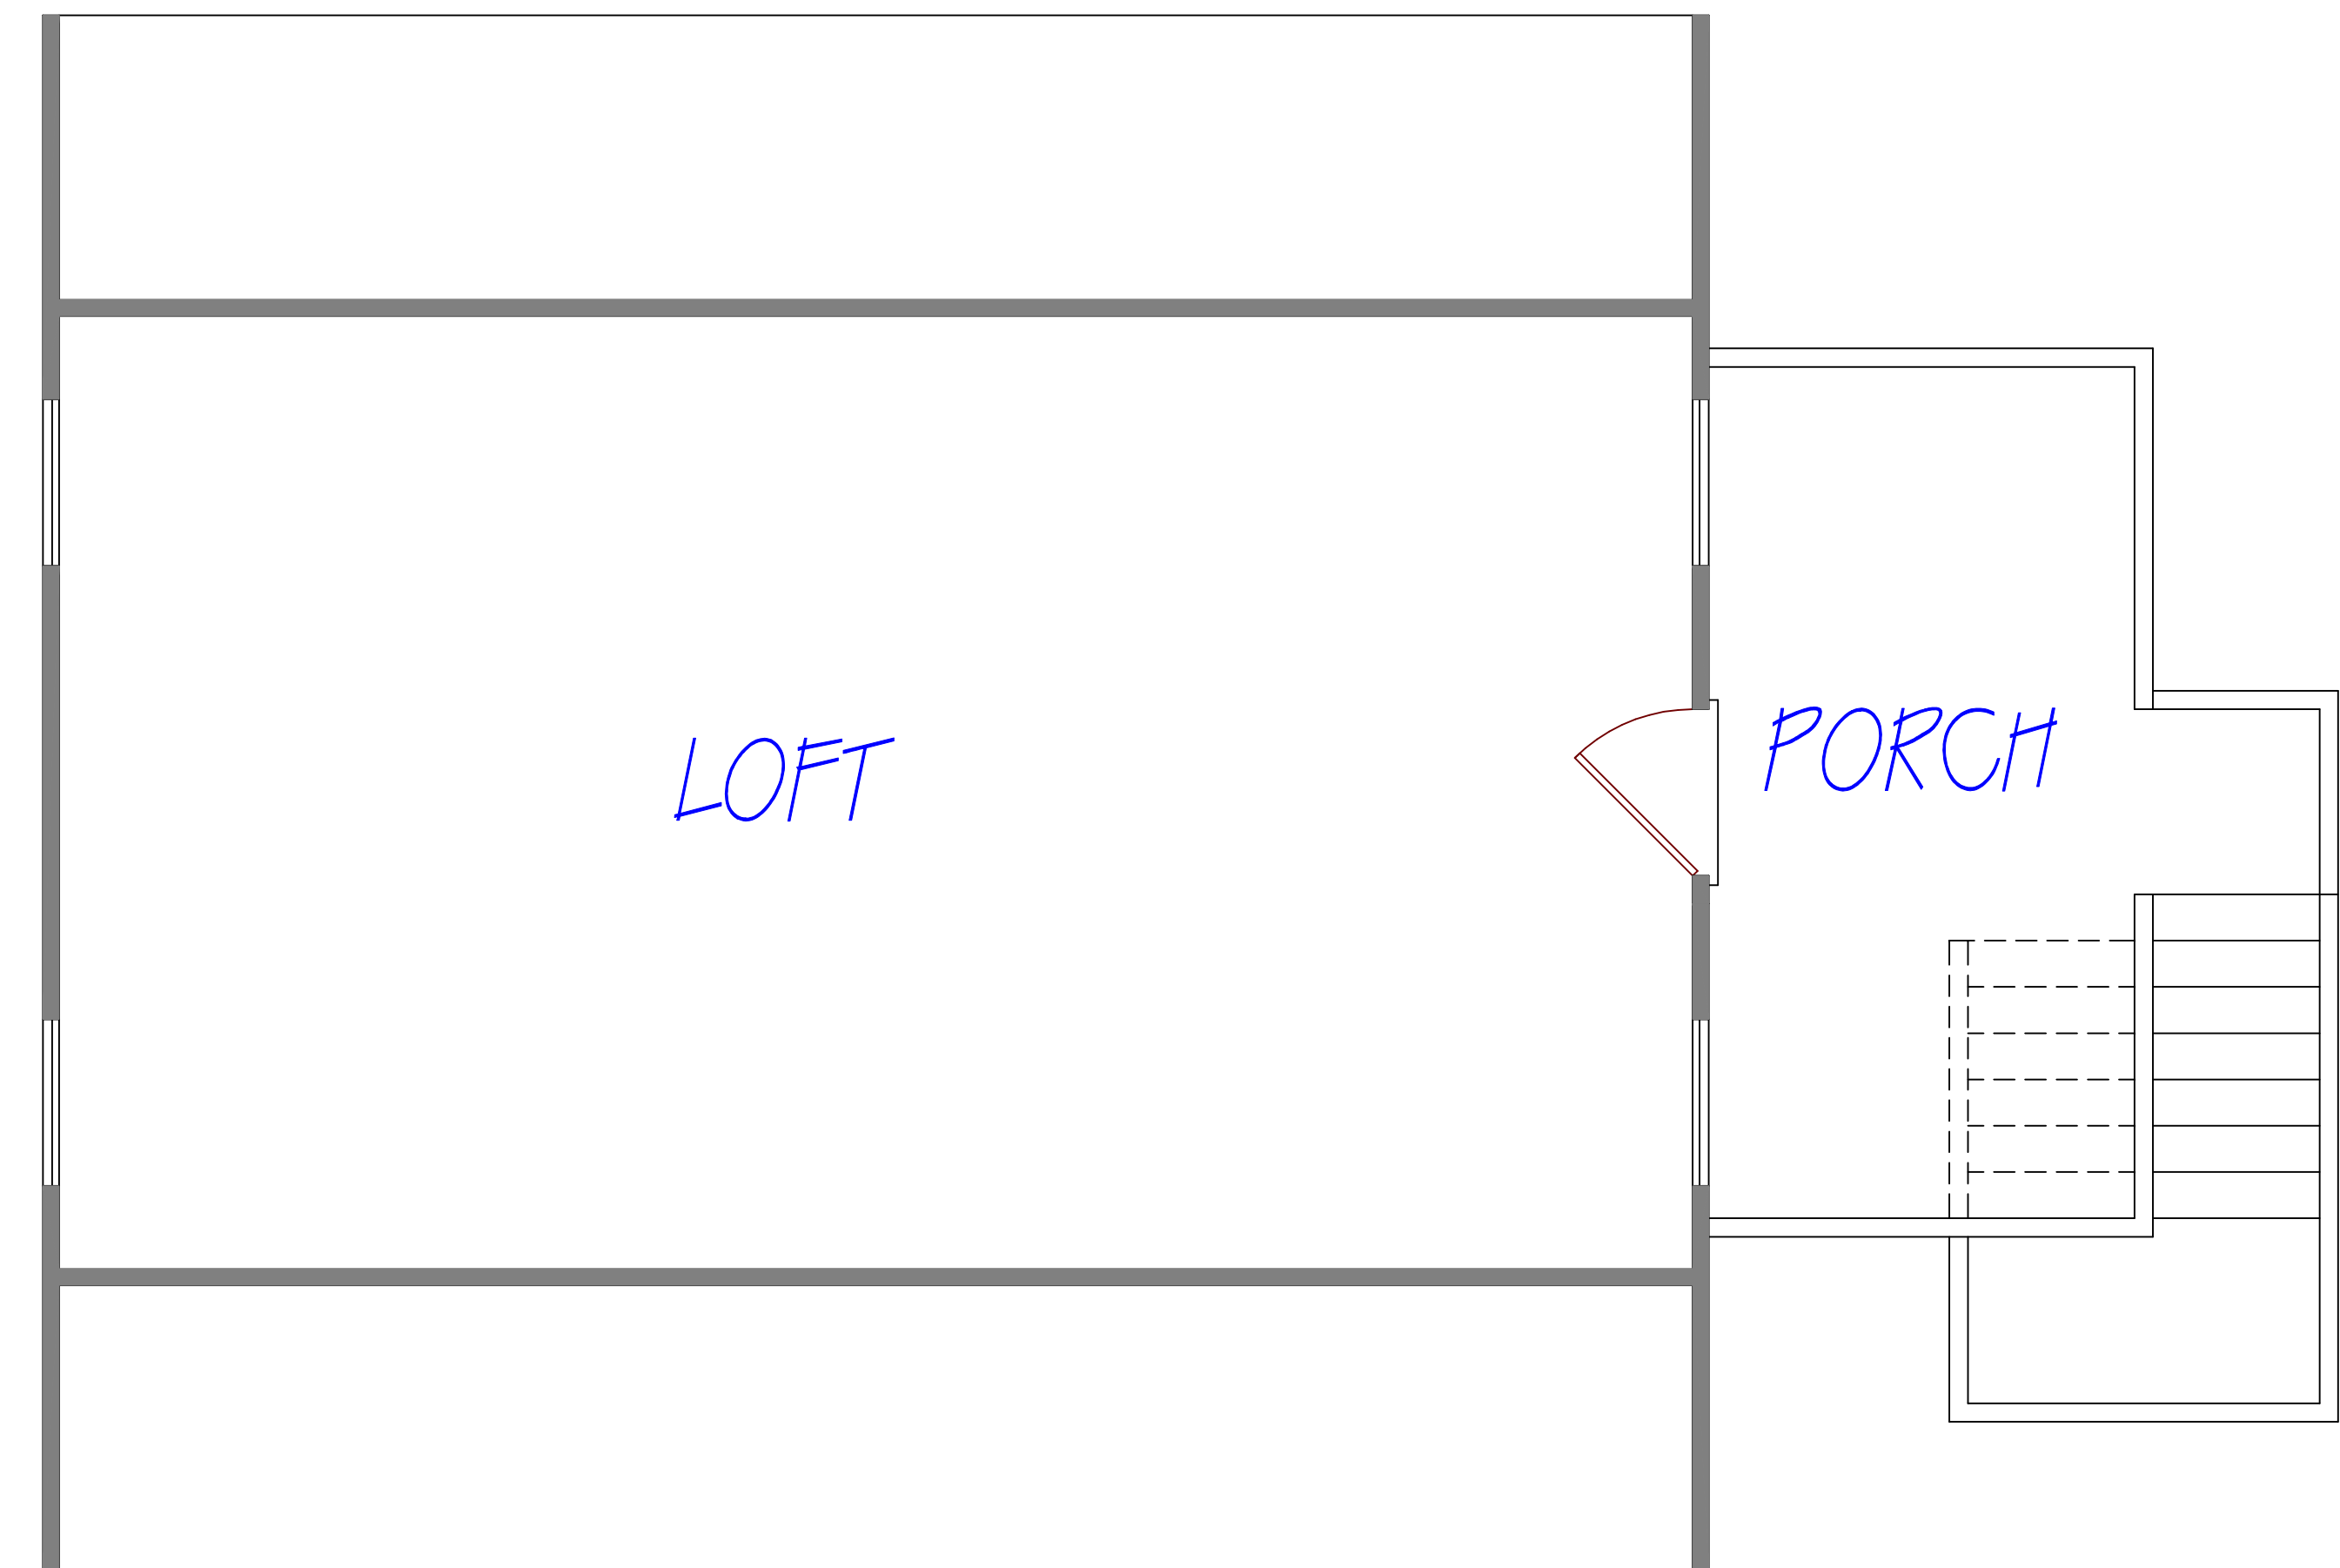

PLAN #G-1

FRONT ELEVATION

NOT TO SCALE

FRONT ELEVATION

NOT TO SCALE

2 CAR GARAGE

MAIN FLOOR PLAN

NOT TO SCALE

LOFT

PORCH

LOFT PLAN

NOT TO SCALE

DRAWN BY:  
T.J.D.  
8-18-2015

T and T Plan Service

541 County Road 130  
Athens TN 37303  
(423) 381-4671

PLAN #G-1

SHEET:  
STUDY