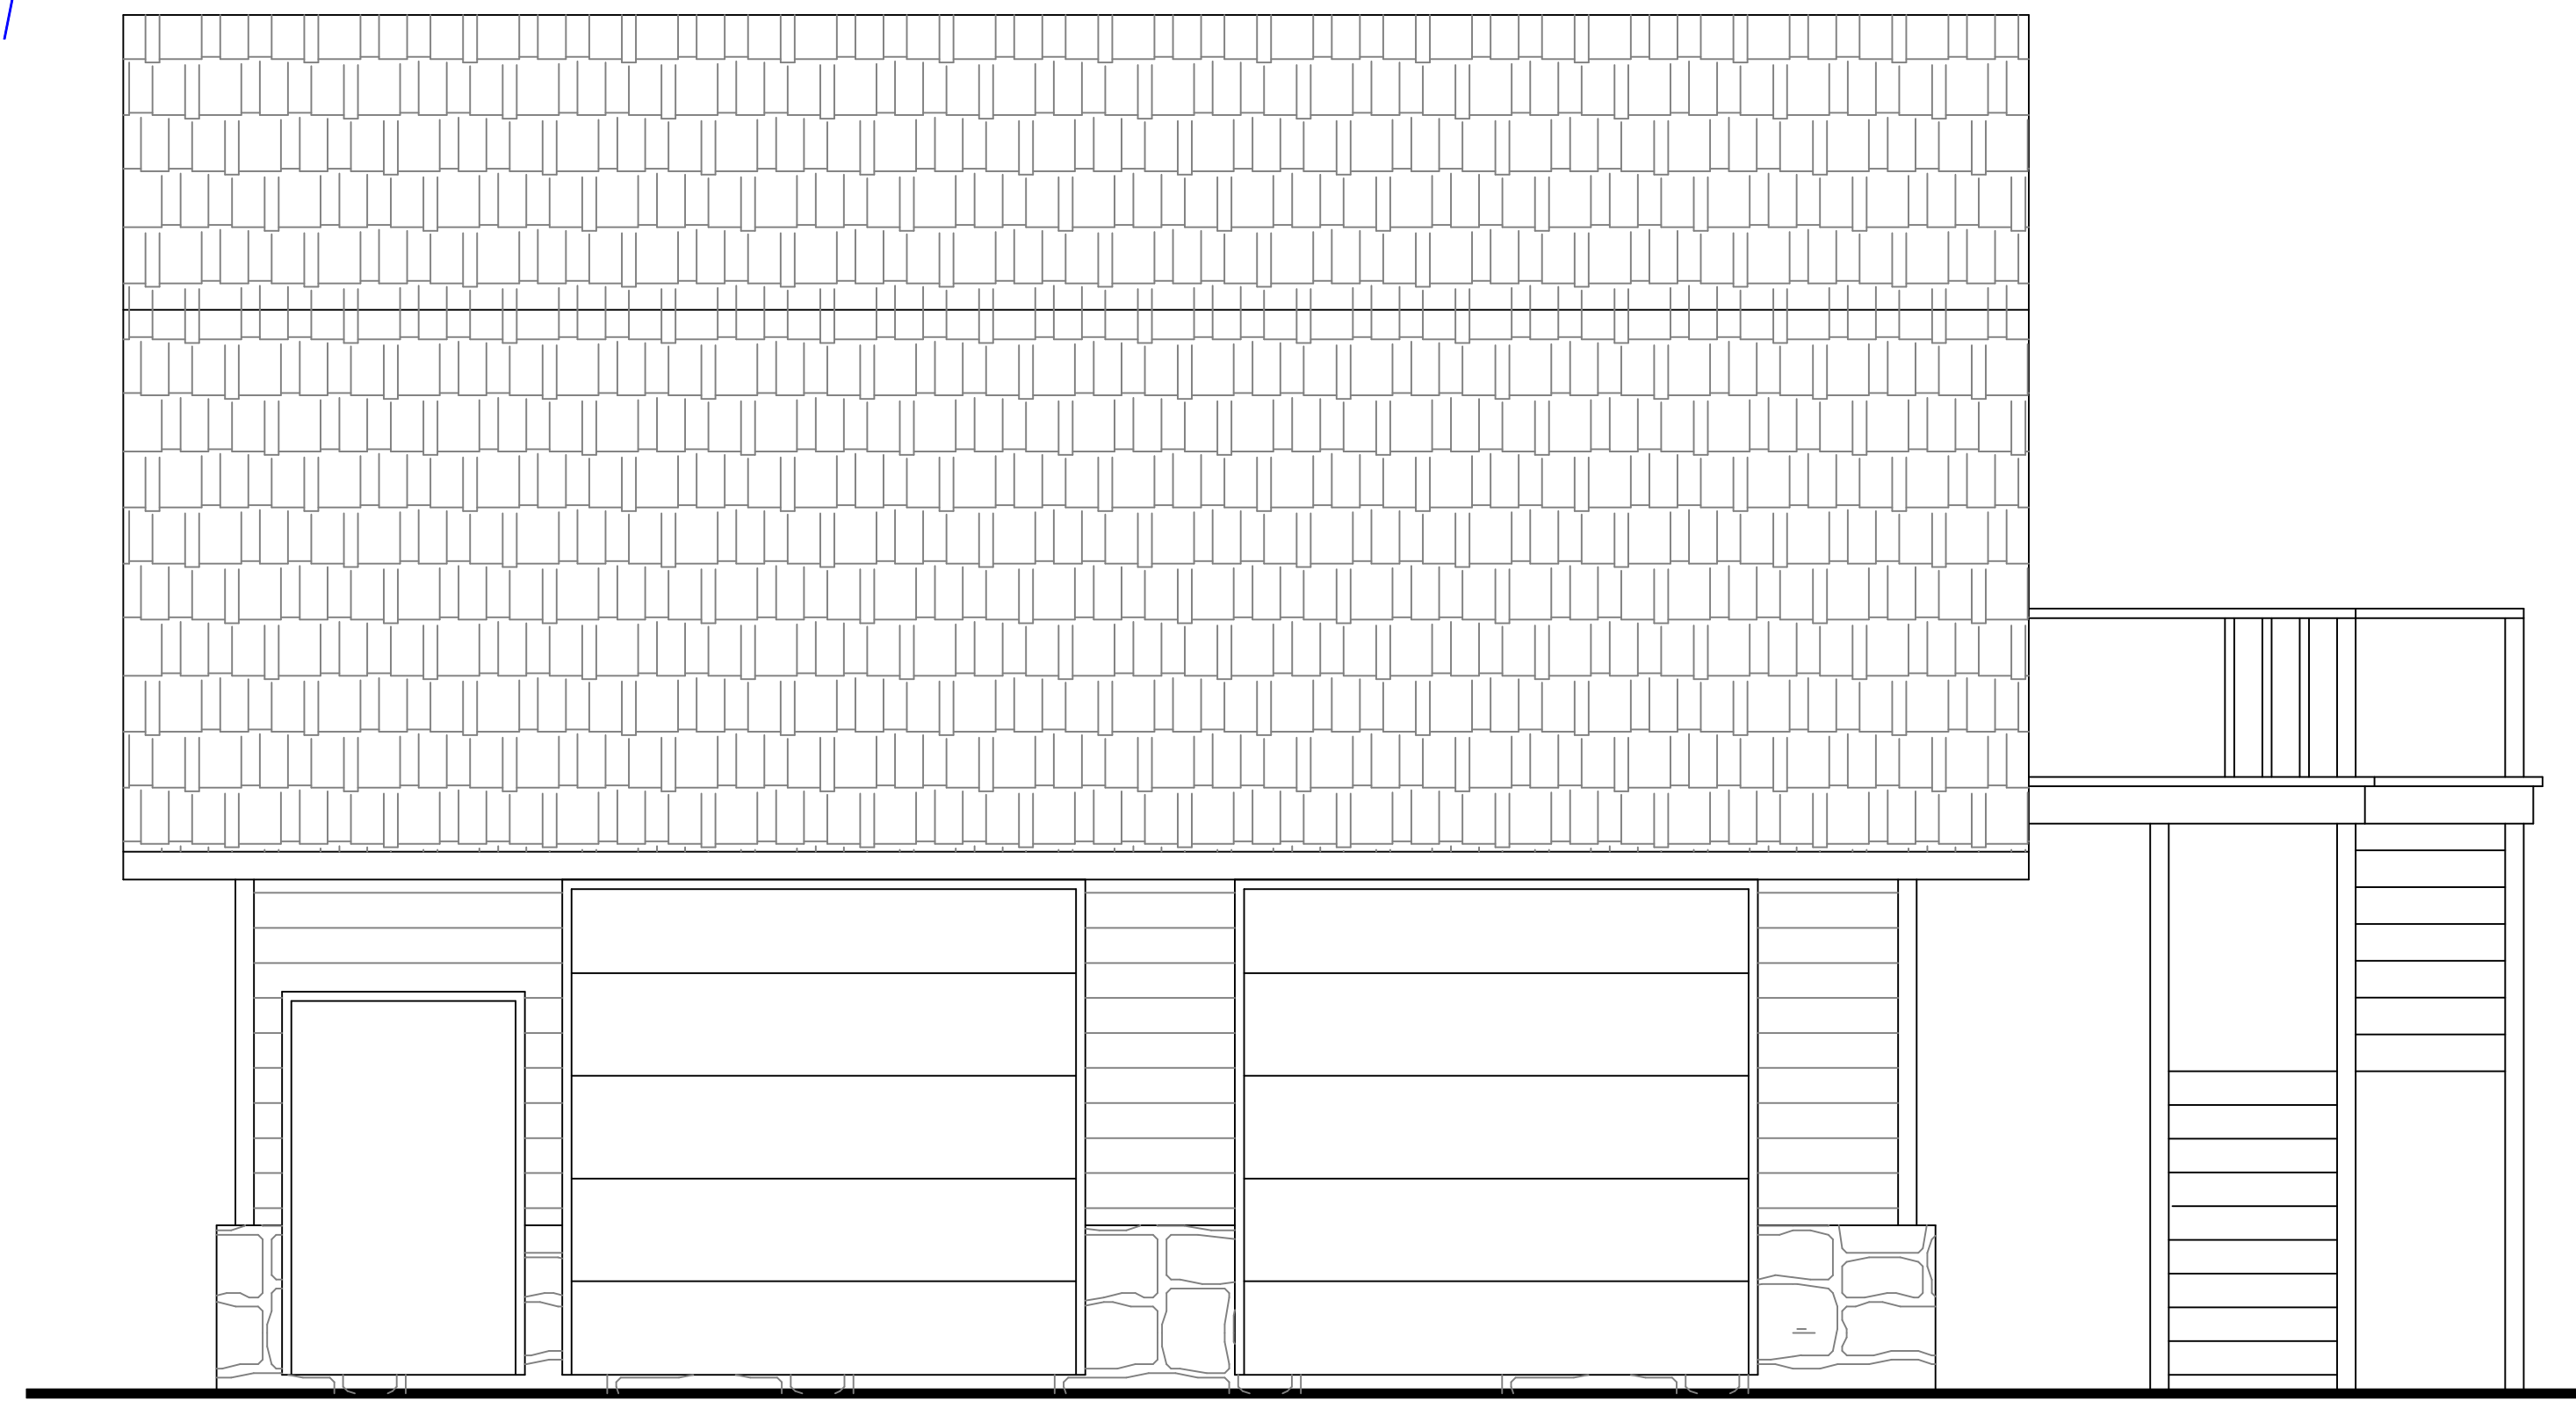

PLAN #G-1

FRONT ELEVATION

NOT TO SCALE

FRONT ELEVATION

NOT TO SCALE

2 CAR GARAGE

MAIN FLOOR PLAN

NOT TO SCALE

LOFT

PORCH

LOFT PLAN

NOT TO SCALE

DRAWN BY:  
T.J.D.  
8-18-2015

T and T Plan Service

541 County Road 130  
Athens TN 37303  
(423) 381-4671

PLAN #G-1

SHEET:  
STUDY